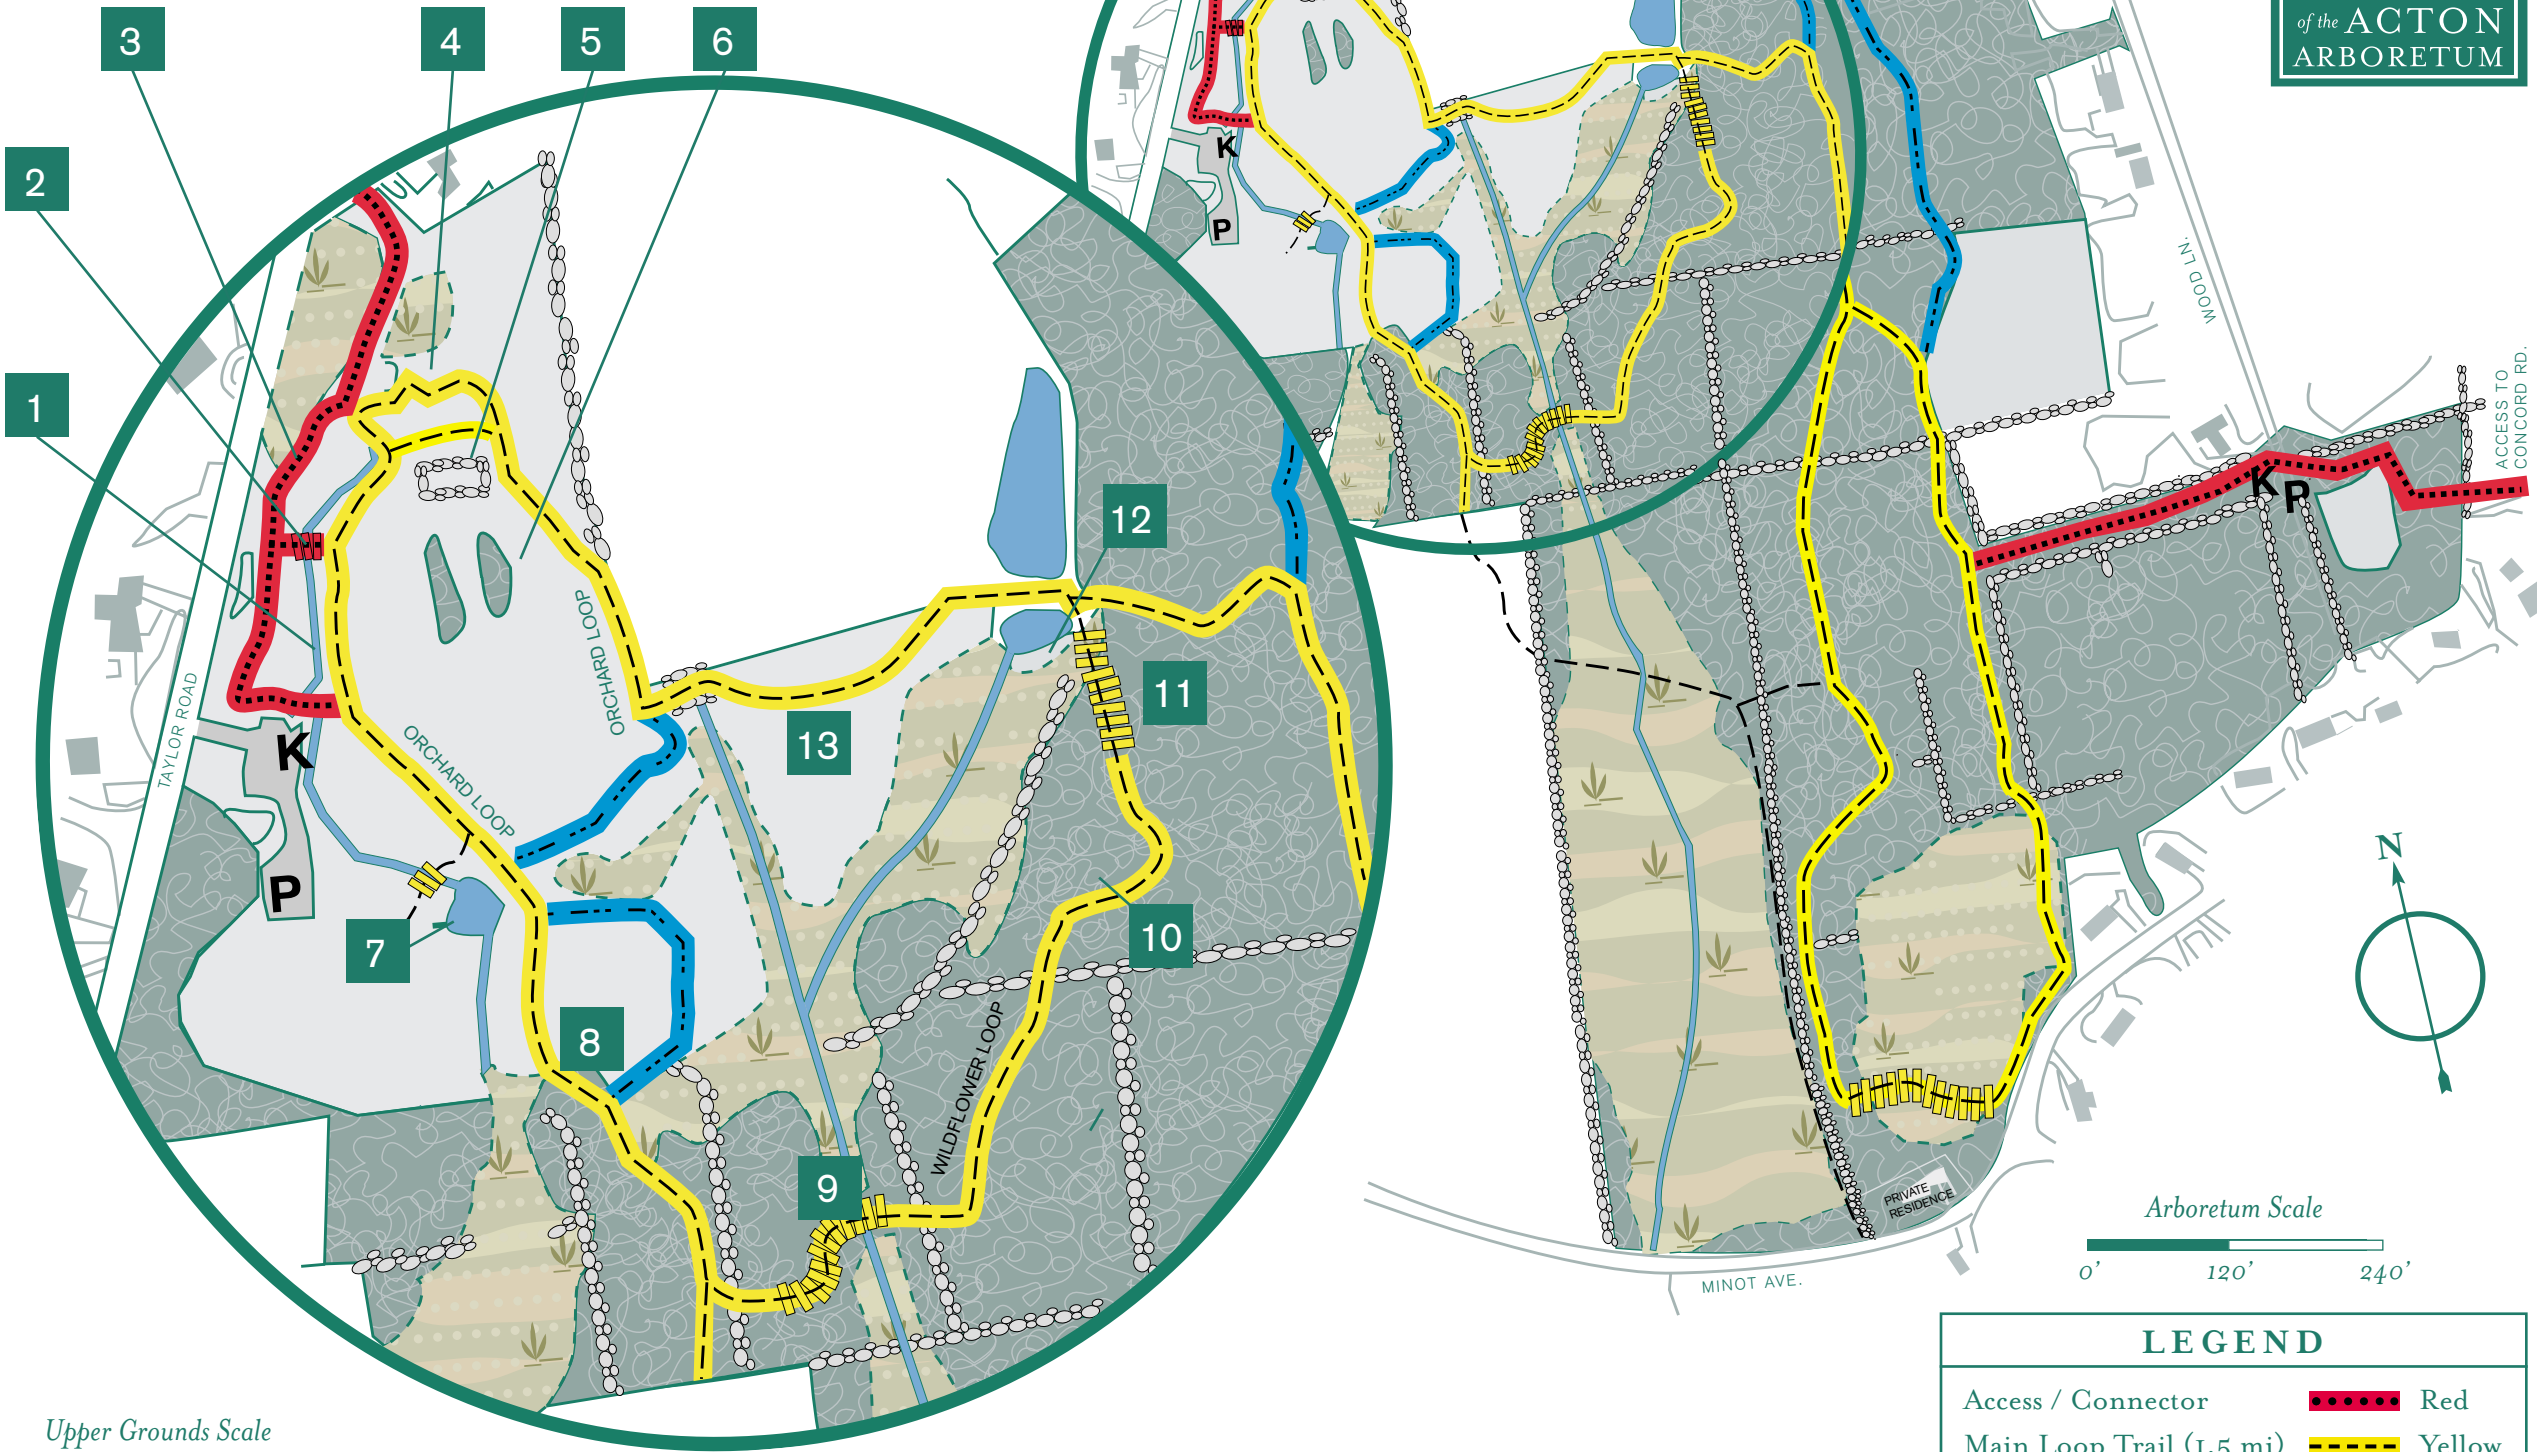

THE ACTON ARBORETUM

Upper Grounds

Self-Guided Tour

FRIENDS
of the ACTON
ARBORETUM

Upper Grounds Scale

Arboretum Scale

KEY

	Woods		Meadow & Lawn		Wetlands		Pond		Stream		Footbridge		Stone Wall
--	-------	--	---------------	--	----------	--	------	--	--------	--	------------	--	------------

LEGEND

Access / Connector		Red
Main Loop Trail (1.5 mi)		Yellow
Secondary Trail		Blue
Parking	P	
Information Kiosk	K	