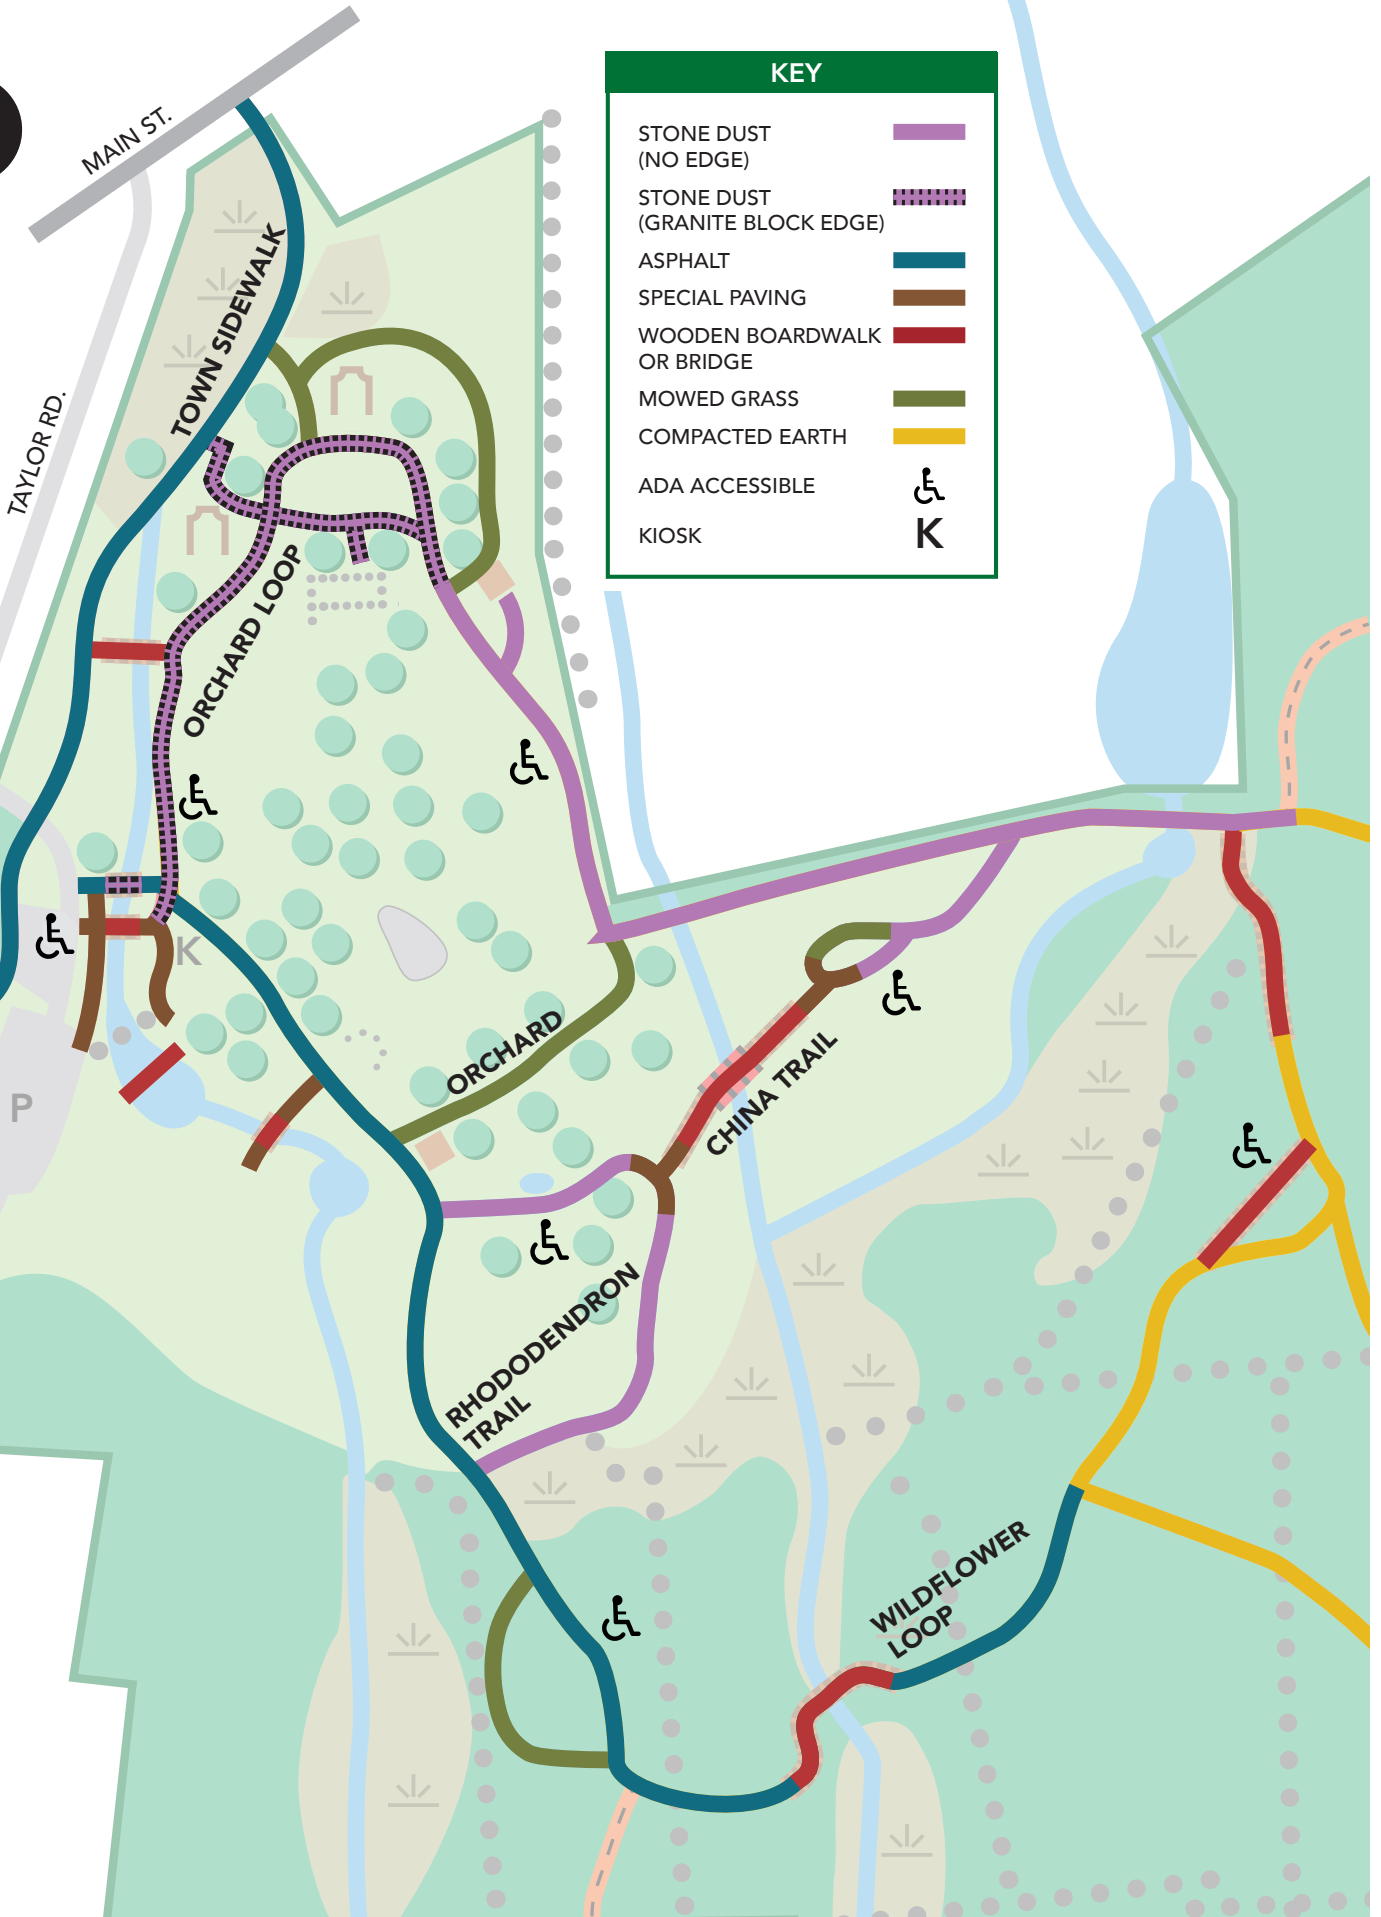

ARBORETUM 2026 STRATEGIC PLAN • TRAIL SURFACES

ARBORETUM 2026 STRATEGIC PLAN • ACCESS & WAYFINDING

KEY	
ARBORETUM SIGN	
UPPER GROUNDS	
KIOSK	
PARKING	
WAYFINDING SIGN	
NO EXIT	

WAYFINDING SIGNAGE

ARBORETUM 2026 STRATEGIC PLAN • HIGHLAND BOG LOOP

WOOD LN

MINOT AVE

KEY

- PATH 
- BOARDWALK 
- BENCH 

ARBORETUM 2026 STRATEGIC PLAN • ORCHARD LOOP

MAIN ST.

TAYLOR RD.

KEY	
MAIN LOOP TRAIL	
SECONDARY TRAIL	

PORTA-JOHN
LOCATION,
APR-NOV

TROUGH

HERB

KIOSK

ROCK

FRAGRANCE

SHED PUMP

POND PUMP

ARBOR

GRAPE ARBOR

STONE TROUGH

TOOL SHED

SWALE BRIDGE

TRUCK BRIDGE

MAIN KIOSK

PEDESTRIAN BRIDGE