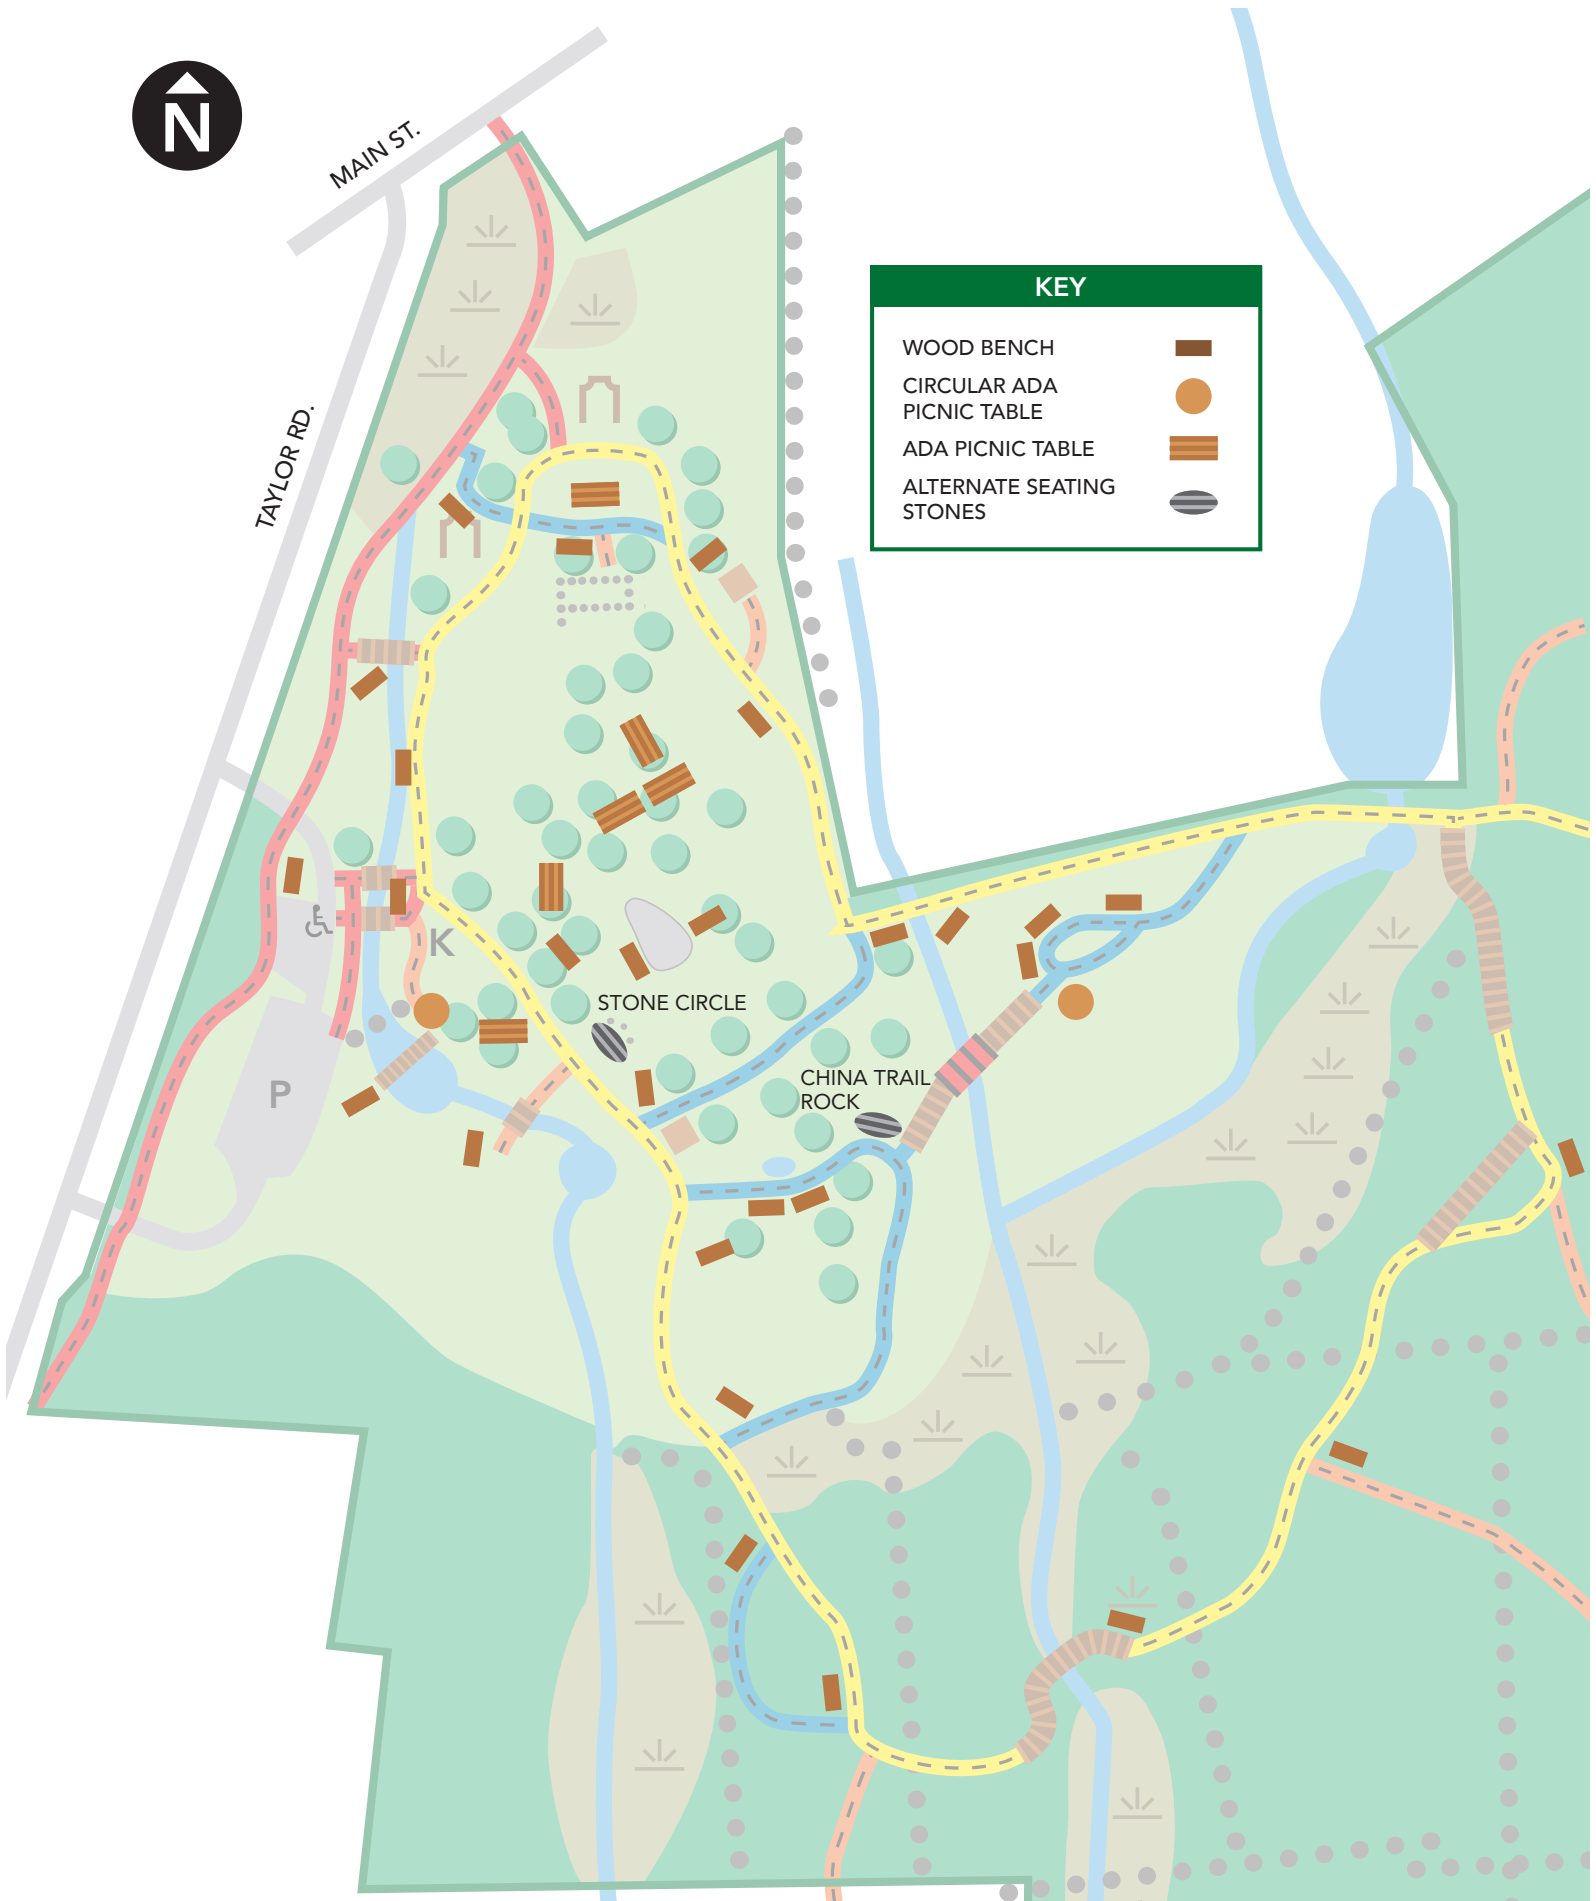

WOOD LN

MINOT AVE

KEY

- PATH 
- BOARDWALK 
- BENCH 

ARBORETUM 2026 STRATEGIC PLAN • ORCHARD LOOP

MAIN ST.

TAYLOR RD.

KEY	
MAIN LOOP TRAIL	
SECONDARY TRAIL	

ARBORETUM 2026 STRATEGIC PLAN • SEATING IN UPPER GROUNDS

MAIN ST.

TAYLOR RD.

KEY	
WOOD BENCH	
CIRCULAR ADA PICNIC TABLE	
ADA PICNIC TABLE	
ALTERNATE SEATING STONES	

P

K

STONE CIRCLE

CHINA TRAIL ROCK

PORTA-JOHN
LOCATION,
APR-NOV

TROUGH

HERB

KIOSK

ROCK

FRAGRANCE

SHED PUMP

POND PUMP

ARBOR

GRAPE ARBOR

STONE TROUGH

TOOL SHED

SWALE BRIDGE

TRUCK BRIDGE

MAIN KIOSK

PEDESTRIAN BRIDGE