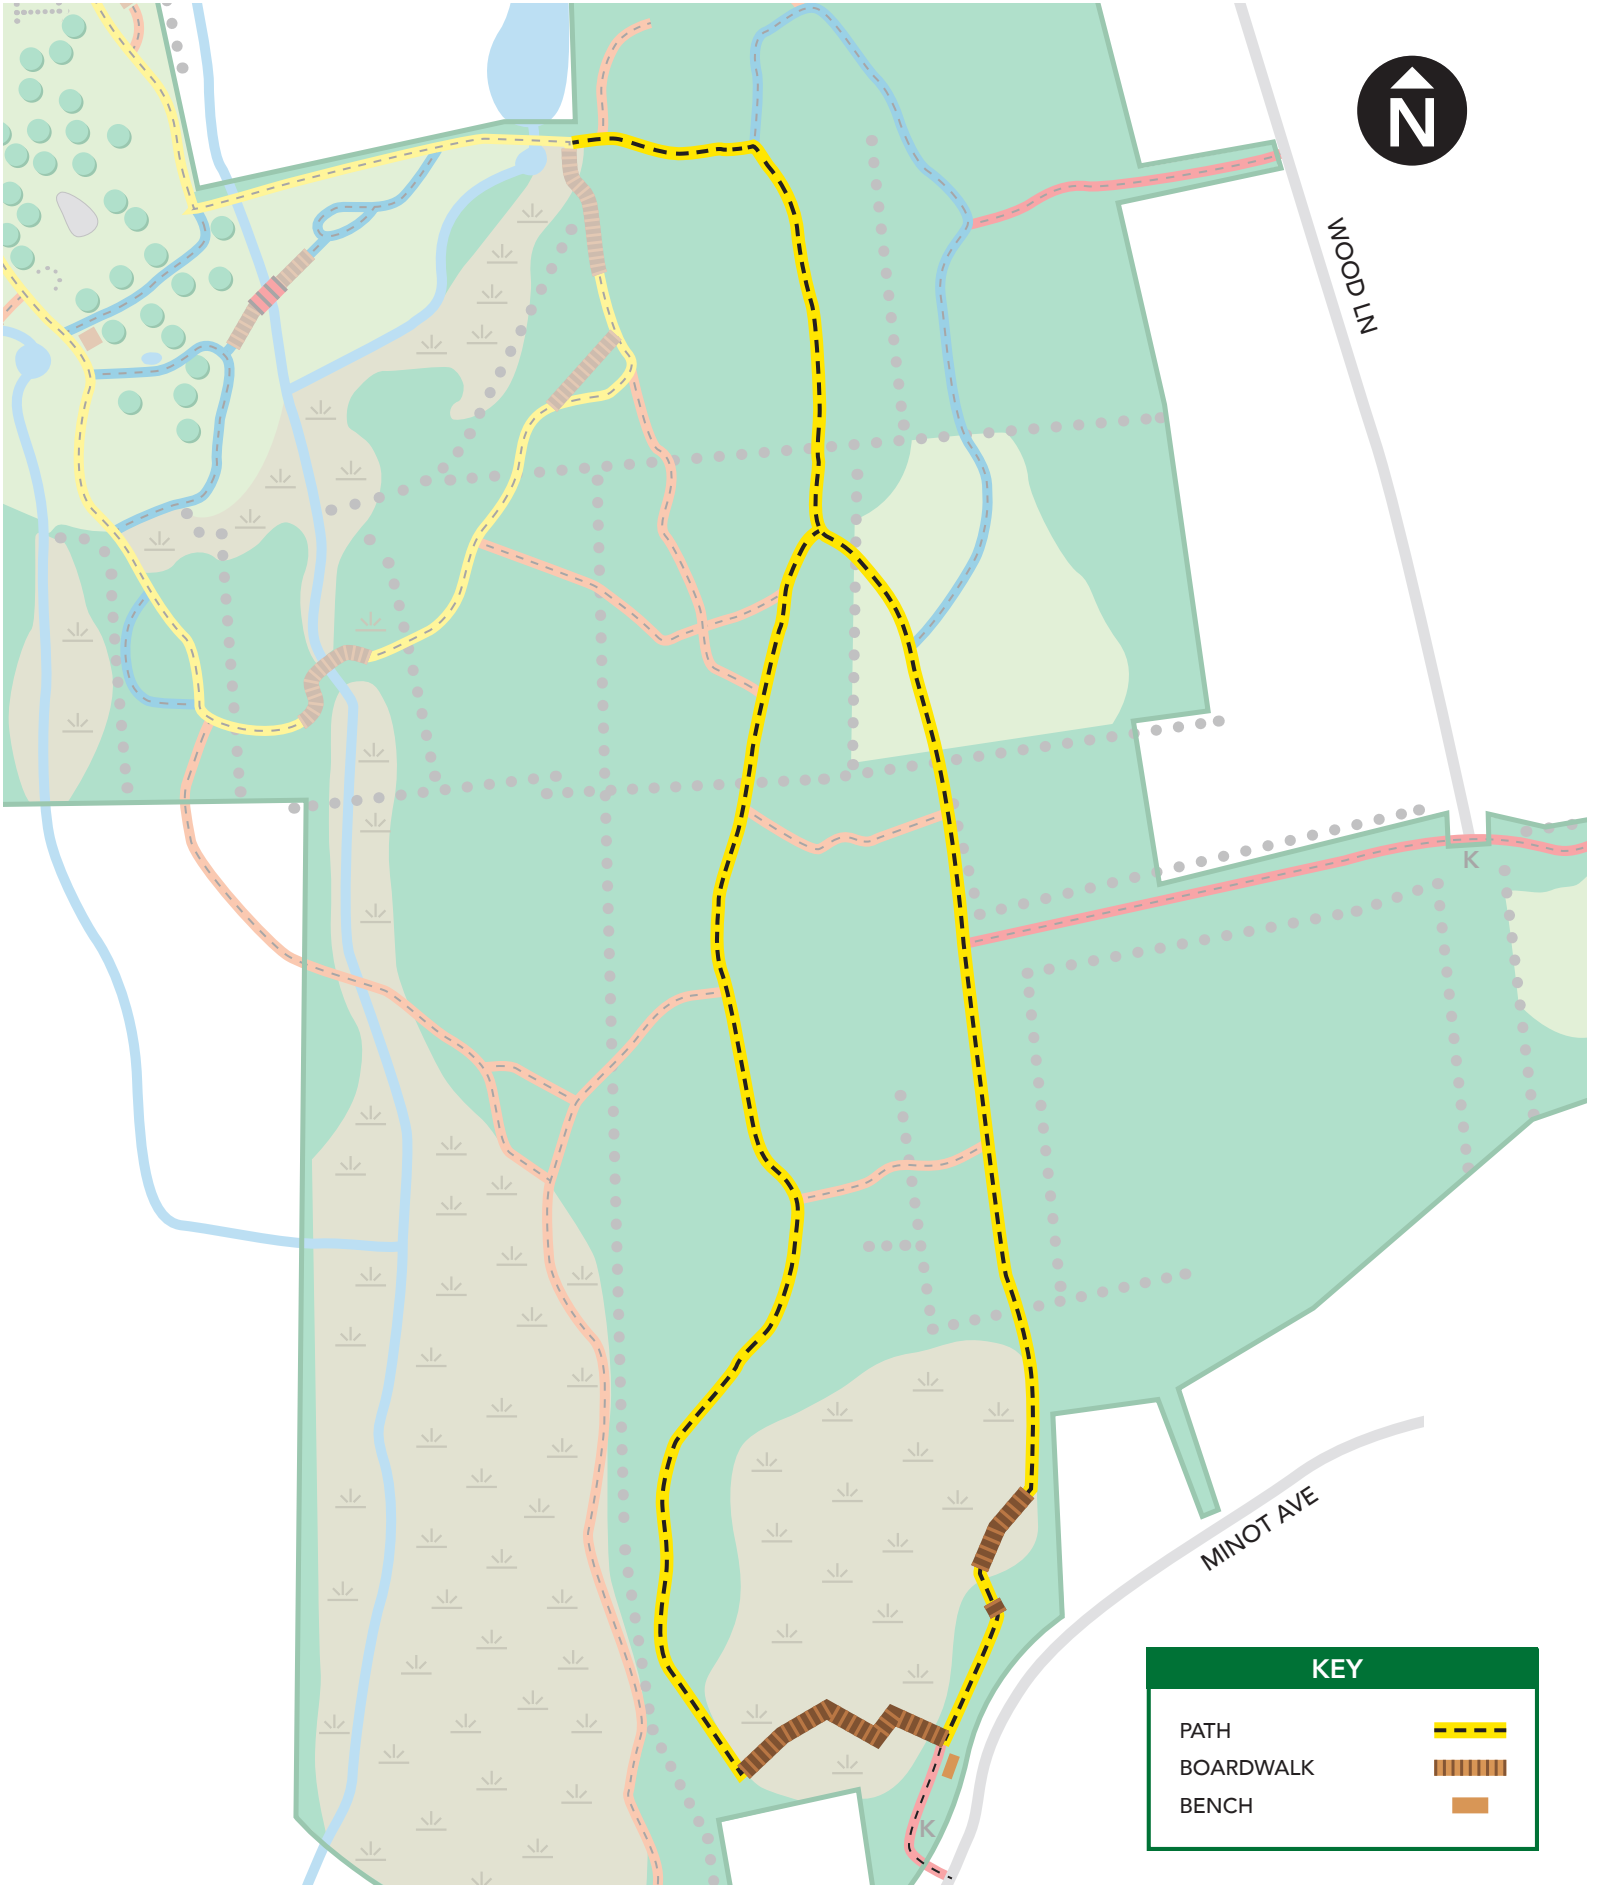

ARBORETUM 2026 STRATEGIC PLAN • TRAIL SURFACES

ARBORETUM 2026 STRATEGIC PLAN • ACCESS & WAYFINDING

KEY	
ARBORETUM SIGN	
UPPER GROUNDS	
KIOSK	
PARKING	
WAYFINDING SIGN	
NO EXIT	

WAYFINDING SIGNAGE

ARBORETUM 2026 STRATEGIC PLAN • HIGHLAND BOG LOOP

WOOD LN

MINOT AVE

KEY

- PATH 
- BOARDWALK 
- BENCH 

ARBORETUM 2026 STRATEGIC PLAN • ORCHARD LOOP

MAIN ST.

TAYLOR RD.

KEY	
MAIN LOOP TRAIL	
SECONDARY TRAIL	

ARBORETUM 2026 STRATEGIC PLAN • SEATING IN UPPER GROUNDS

MAIN ST.

TAYLOR RD.

KEY	
WOOD BENCH	
CIRCULAR ADA PICNIC TABLE	
ADA PICNIC TABLE	
ALTERNATE SEATING STONES	

P

K

STONE CIRCLE

CHINA TRAIL ROCK

ARBORETUM 2026 STRATEGIC PLAN • WILDFLOWER LOOP

MAIN ST.

TAYLOR RD.

KEY	
MAIN LOOP TRAIL	
SECONDARY TRAIL	
BOARDWALK	

ARBORETUM 2026 STRATEGIC PLAN • UTILITIES IN UPPER GROUNDS

MAIN ST.

TAYLOR RD.

KEY	
SPIGOT	
WELL	
PUMP	
TRANSFORMER	
WATER LINE	
ELECTRIC LINE	