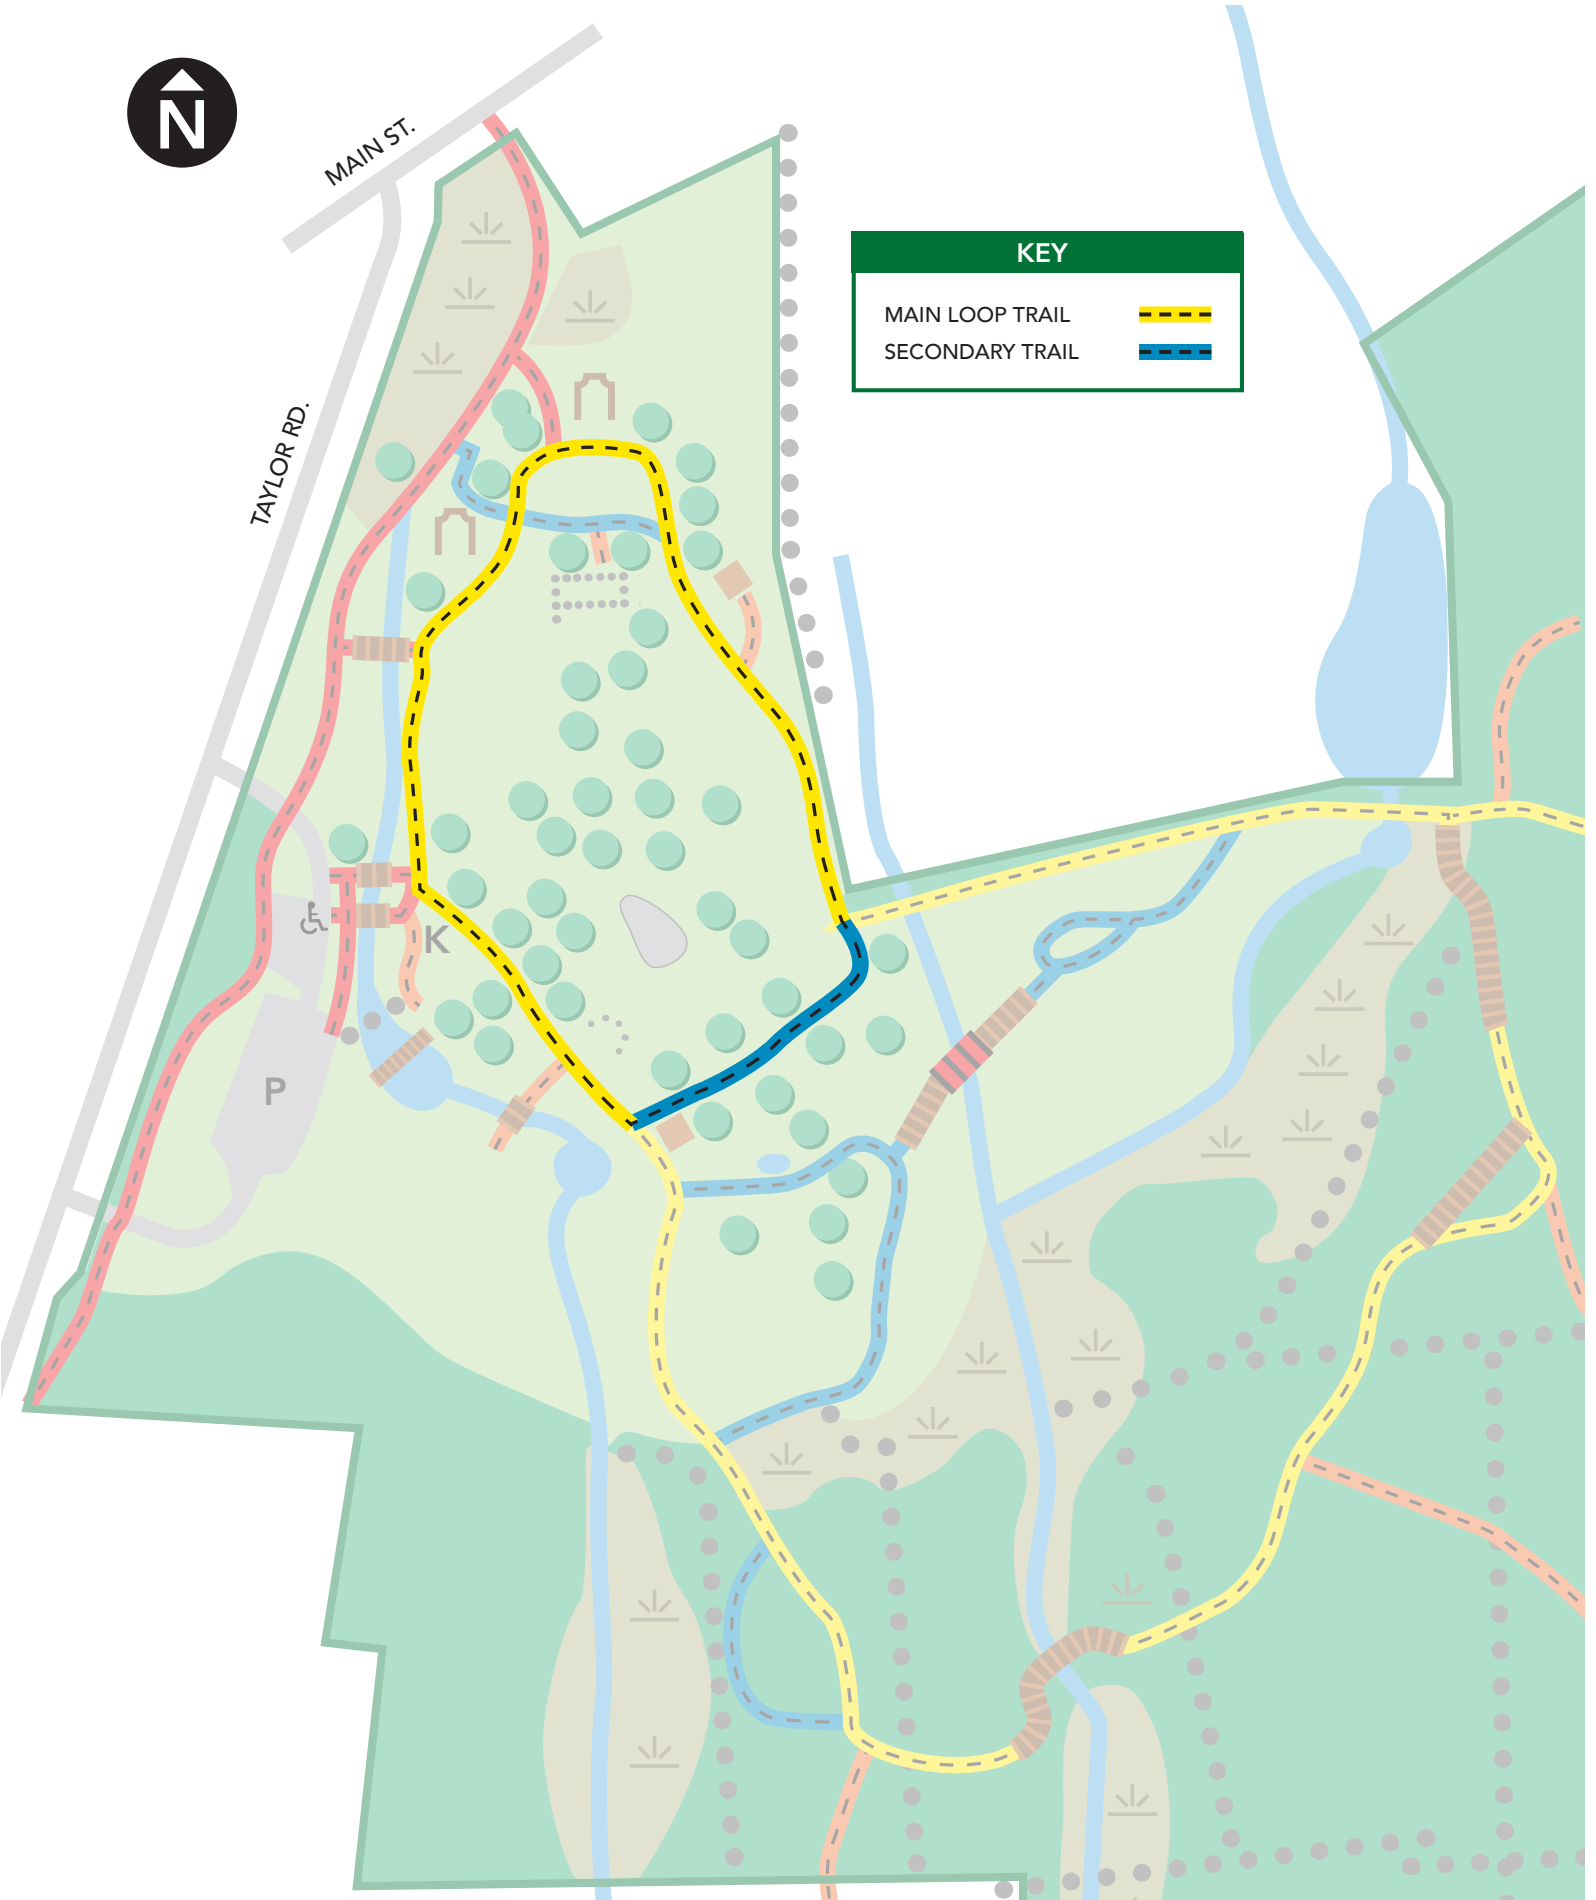

WOOD LN

MINOT AVE

KEY

- PATH 
- BOARDWALK 
- BENCH 

ARBORETUM 2026 STRATEGIC PLAN • ORCHARD LOOP

MAIN ST.

TAYLOR RD.

KEY	
MAIN LOOP TRAIL	
SECONDARY TRAIL	

ARBORETUM 2026 STRATEGIC PLAN • SEATING IN UPPER GROUNDS

MAIN ST.

TAYLOR RD.

KEY	
WOOD BENCH	
CIRCULAR ADA PICNIC TABLE	
ADA PICNIC TABLE	
ALTERNATE SEATING STONES	

P

K

STONE CIRCLE

CHINA TRAIL ROCK

ARBORETUM 2026 STRATEGIC PLAN • WILDFLOWER LOOP

MAIN ST.

TAYLOR RD.

KEY	
MAIN LOOP TRAIL	
SECONDARY TRAIL	
BOARDWALK	

ARBORETUM 2026 STRATEGIC PLAN • UTILITIES IN UPPER GROUNDS

MAIN ST.

TAYLOR RD.

KEY	
SPIGOT	
WELL	
PUMP	
TRANSFORMER	
WATER LINE	
ELECTRIC LINE	

PORTA-JOHN
LOCATION,
APR-NOV

TROUGH

HERB

KIOSK

ROCK

FRAGRANCE

SHED PUMP

POND PUMP