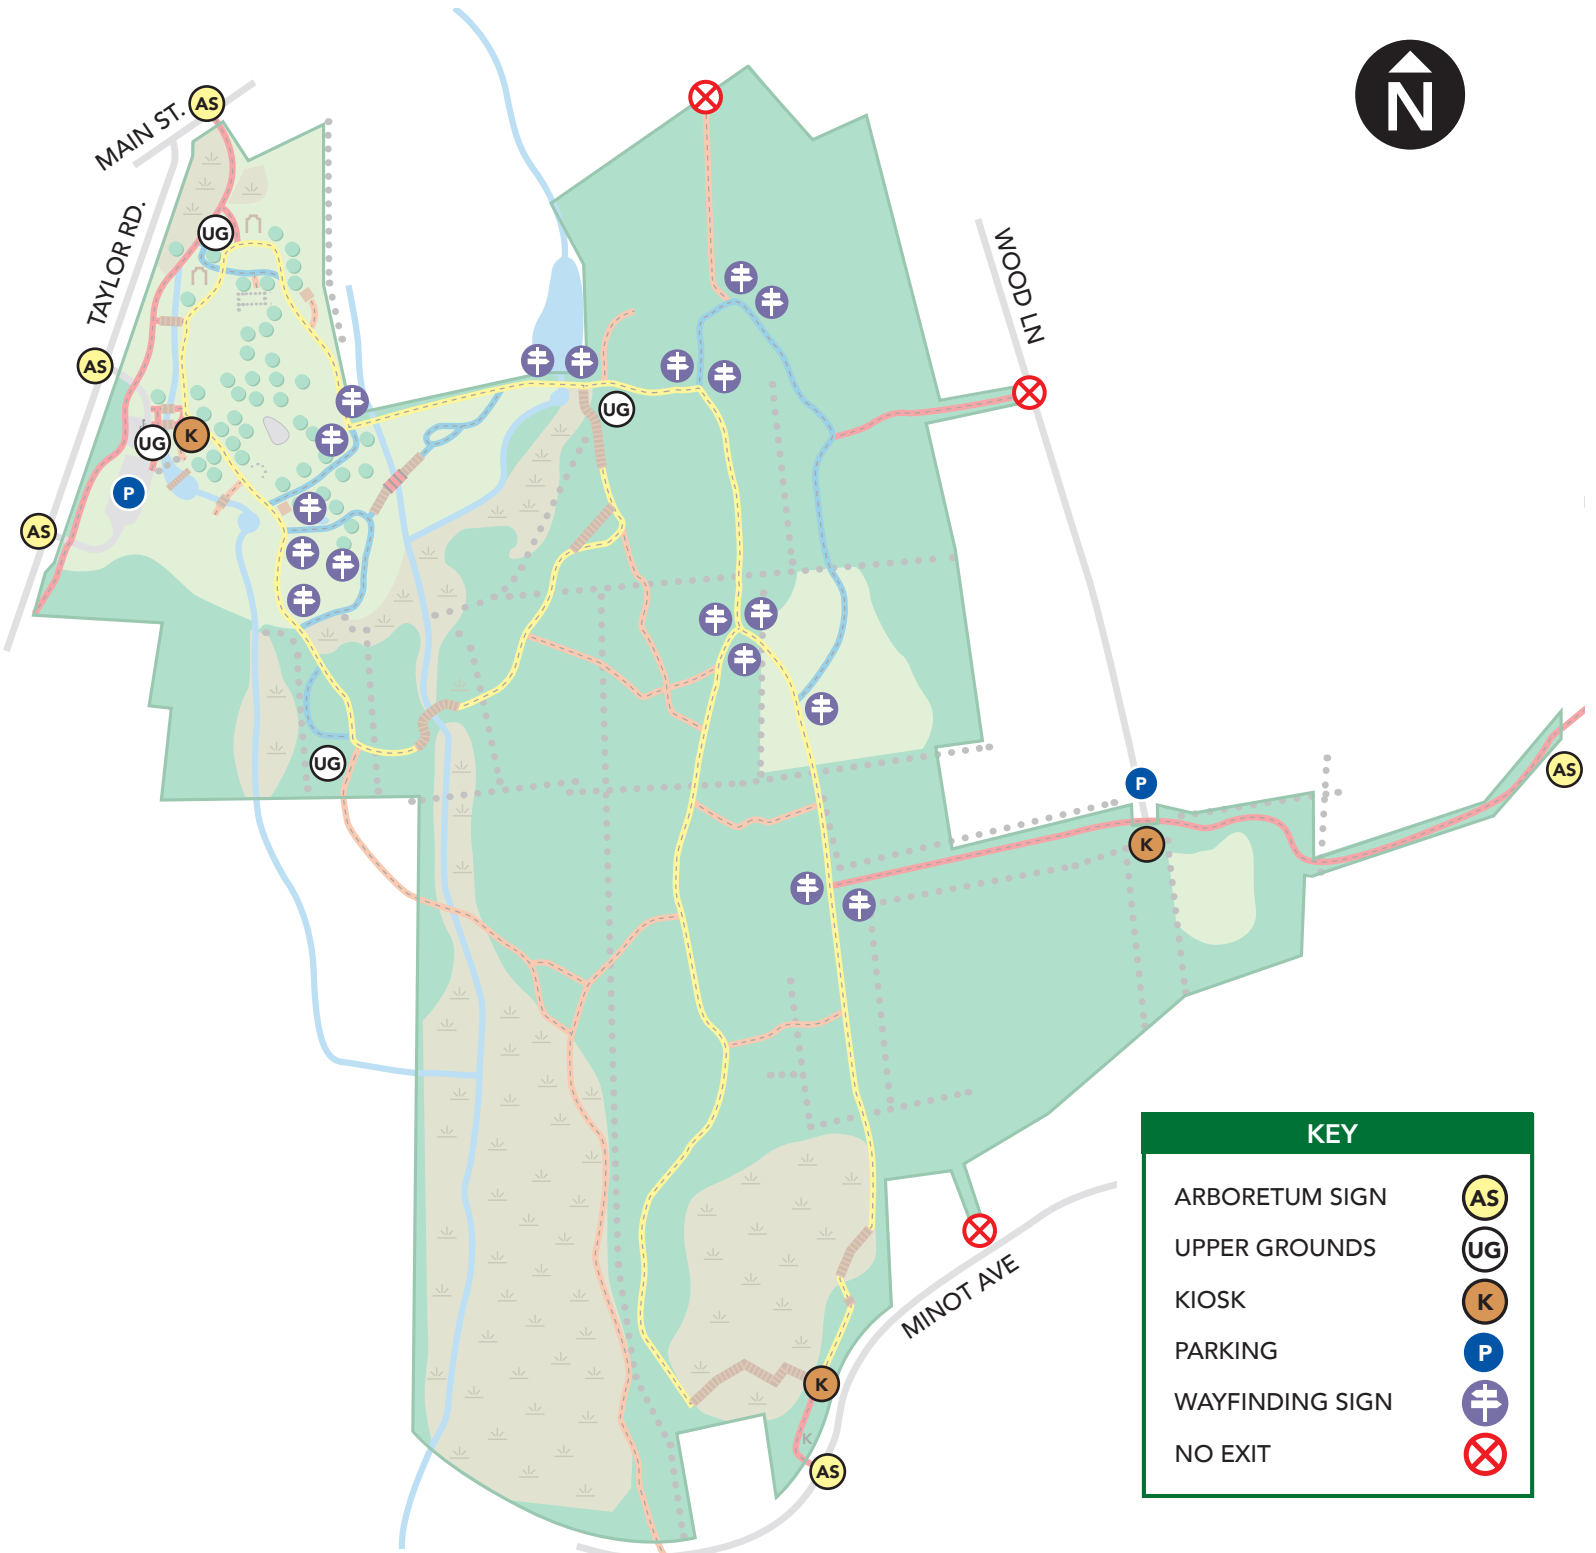

ARBORETUM 2026 STRATEGIC PLAN • TRAIL SURFACES

ARBORETUM 2026 STRATEGIC PLAN • ACCESS & WAYFINDING

KEY	
ARBORETUM SIGN	
UPPER GROUNDS	
KIOSK	
PARKING	
WAYFINDING SIGN	
NO EXIT	

WAYFINDING SIGNAGE

ARBORETUM 2026 STRATEGIC PLAN • HIGHLAND BOG LOOP

WOOD LN

MINOT AVE

KEY

- PATH 
- BOARDWALK 
- BENCH 

ARBORETUM 2026 STRATEGIC PLAN • ORCHARD LOOP

MAIN ST.

TAYLOR RD.

KEY	
MAIN LOOP TRAIL	
SECONDARY TRAIL	

PORTA-JOHN
LOCATION,
APR-NOV

TROUGH

HERB

KIOSK

ROCK

FRAGRANCE

SHED PUMP

POND PUMP

ARBOR

GRAPE ARBOR

STONE TROUGH

TOOL SHED

SWALE BRIDGE

TRUCK BRIDGE

MAIN KIOSK

PEDESTRIAN BRIDGE